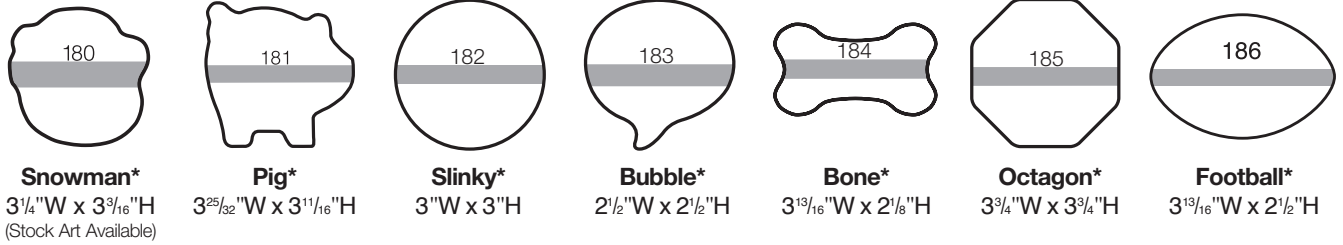

Large — Cut from 4" x 4" Note Pad