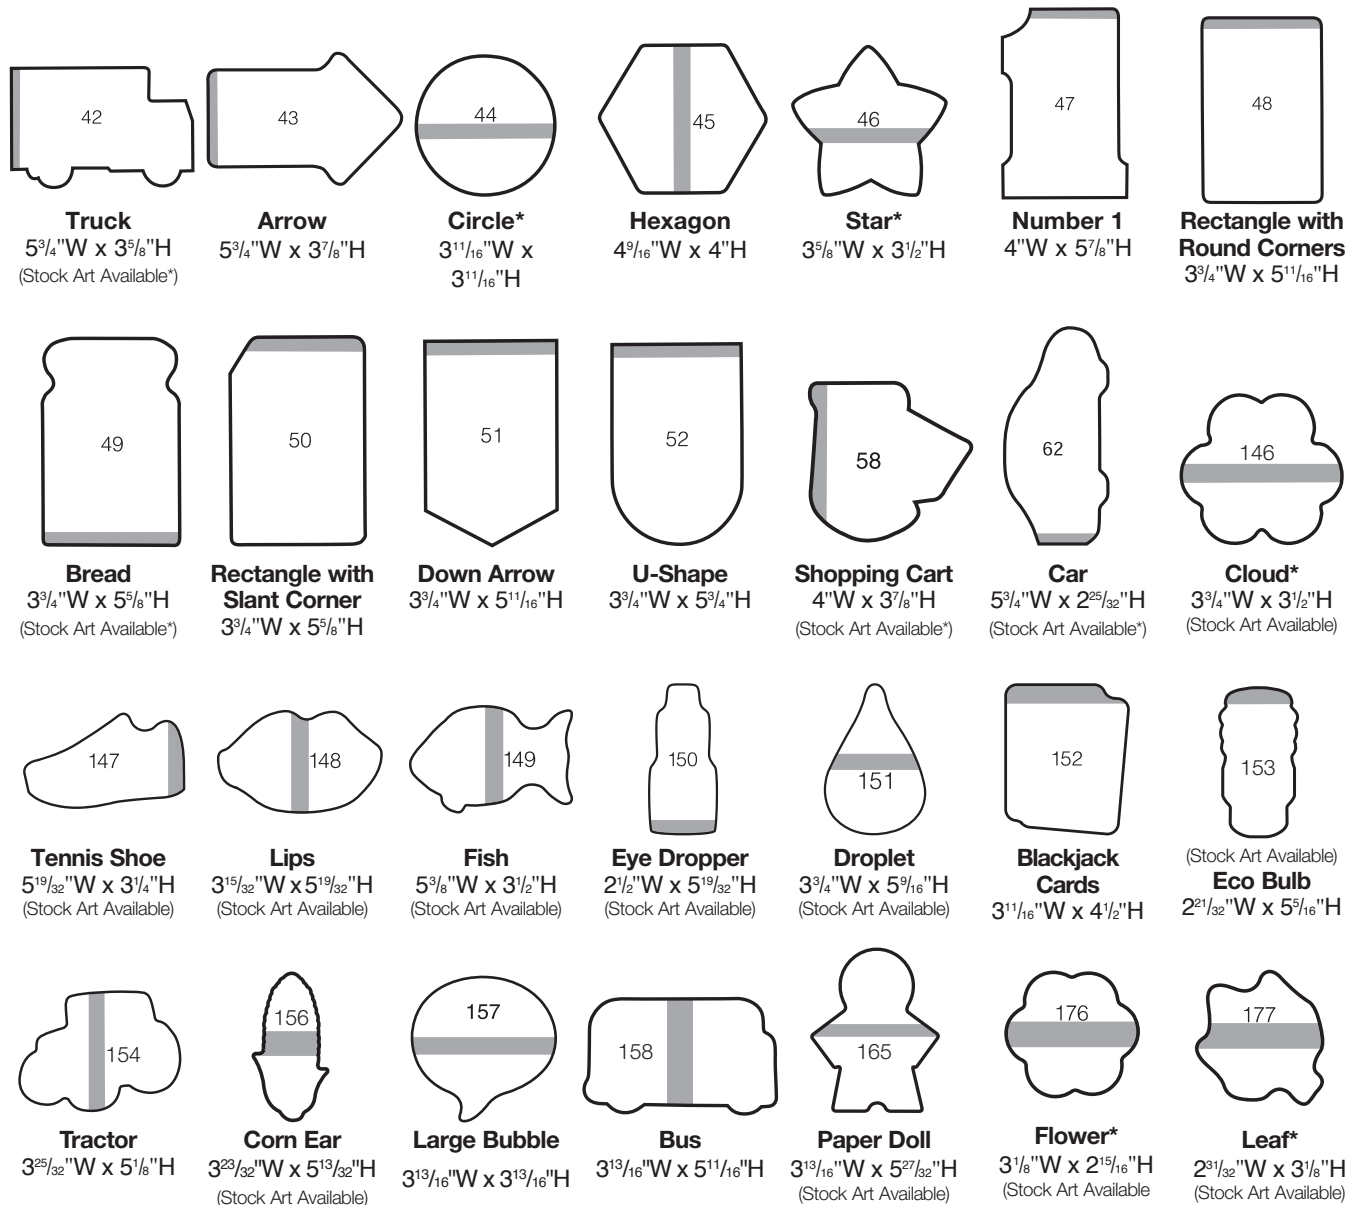

X-Large — Cut from 4" x 6" Note Pad

X-Large — Continued next page